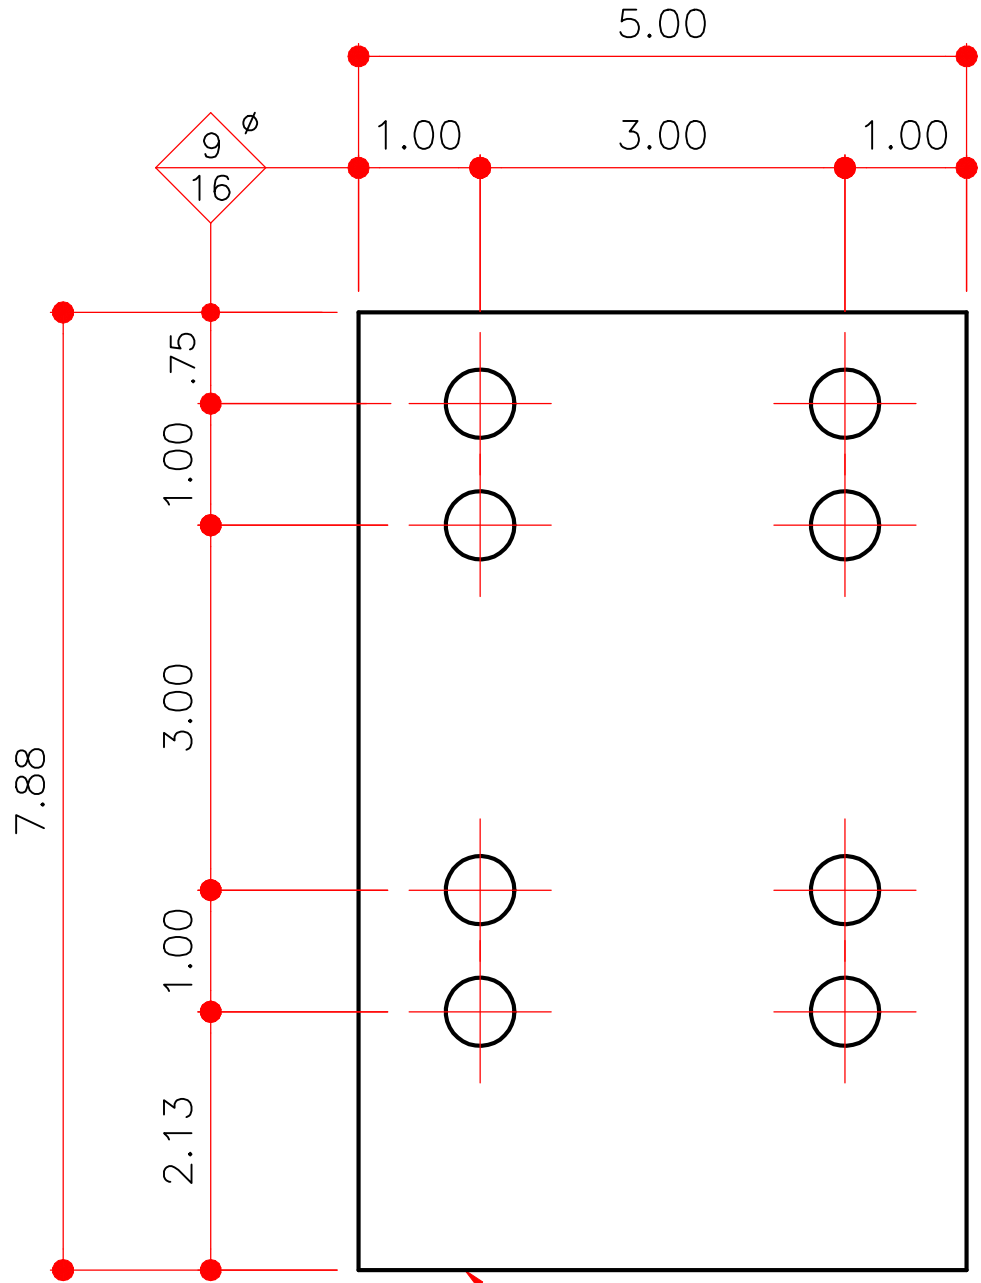

8"-10" UNIVERSAL PURLIN CLIP

PCU01

MASTER PART NUMBER	VINTAGE	AVAILABLE COLORS	THICKNESS	YIELD	BLANK WIDTH	BLANK LENGTH	TOTAL WEIGHT LBS	LRC
PCU01	C	BK,RP,GP	0.220	55 KSI	5.000	7.875	2.45	T 07A W 07A S 07A U 07A

WELD SIDE

SHOP and DETAILING NOTE: When a STIFFENED PCU01 is required; use the WS_04 (6") stiffener.