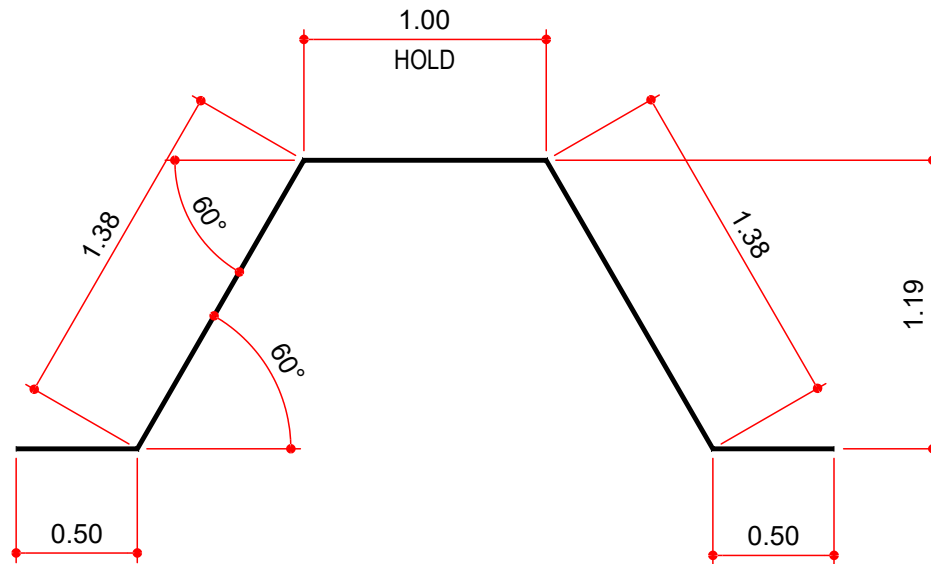

MASTER PART MARK	VIN	AVAILABLE THICKNESS	YIELD MIN.	BLANK LENGTH	BLANK WIDTH	WEIGHT (LBS)
TBR128	A	18 GA	33 KSI	128.00	4.75	8.96
TBR140	A	18 GA	33 KSI	140.00	4.75	9.80

NOTES:

1) N/A

AVAILABLE COLORS

GZ