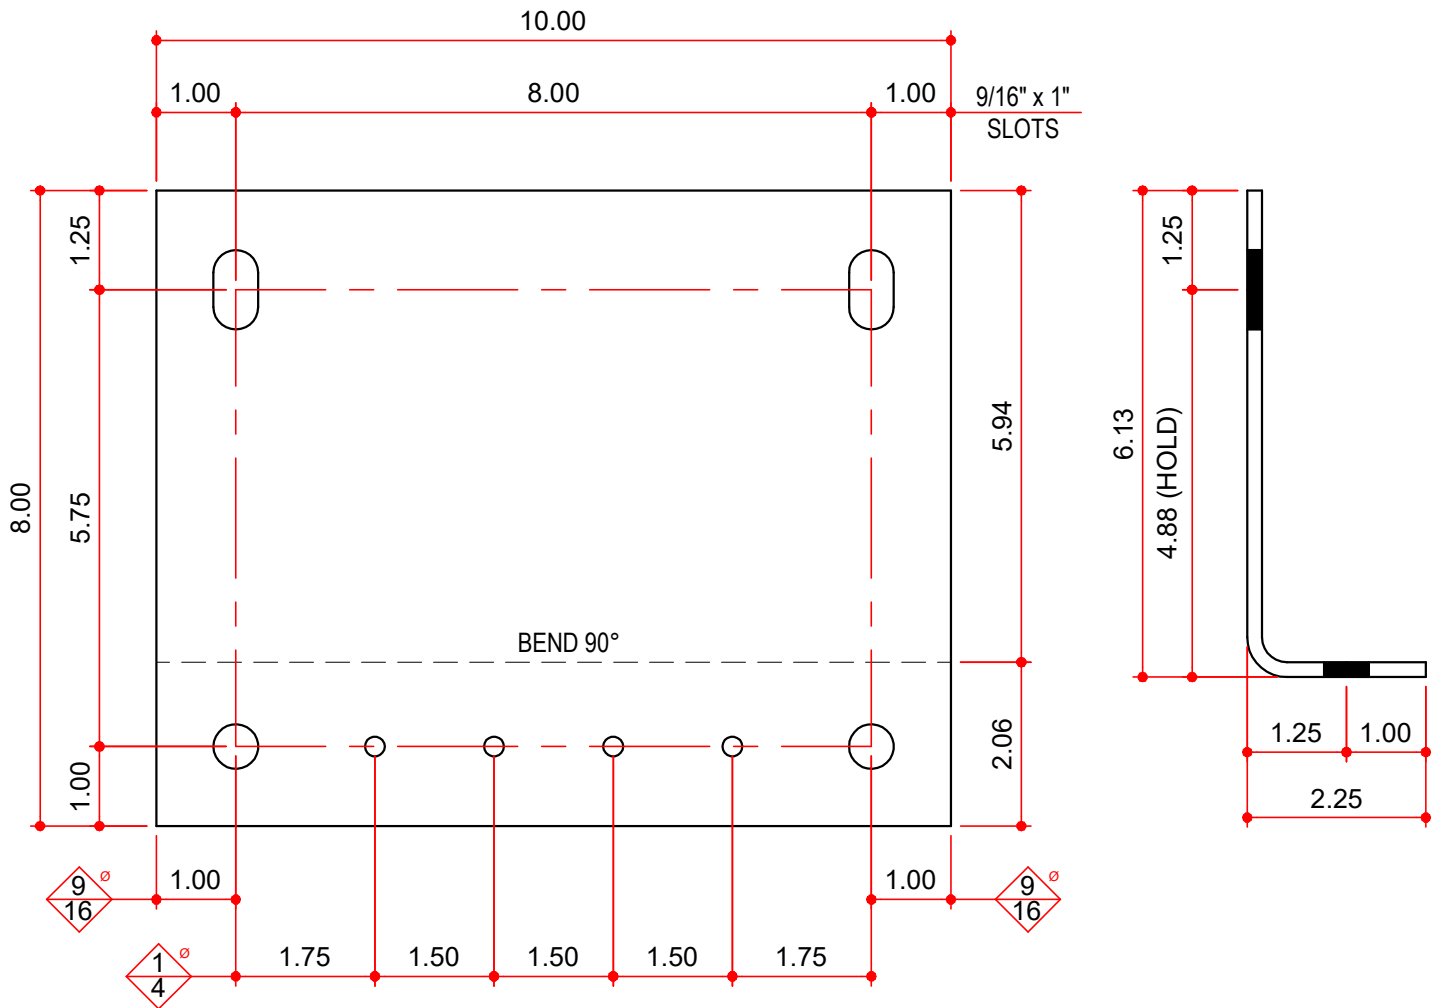

MASTER PART MARK	VIN	AVAILABLE THICKNESS	YIELD MIN.	BLANK LENGTH	BLANK WIDTH	WEIGHT (LBS)
FOC95	A	0.188	55 KSI	10.00	8.00	4.26

NOTES:

- 1) Use this clip at 12" Girts/Headers to 12" Jambs.

AVAILABLE COLORS